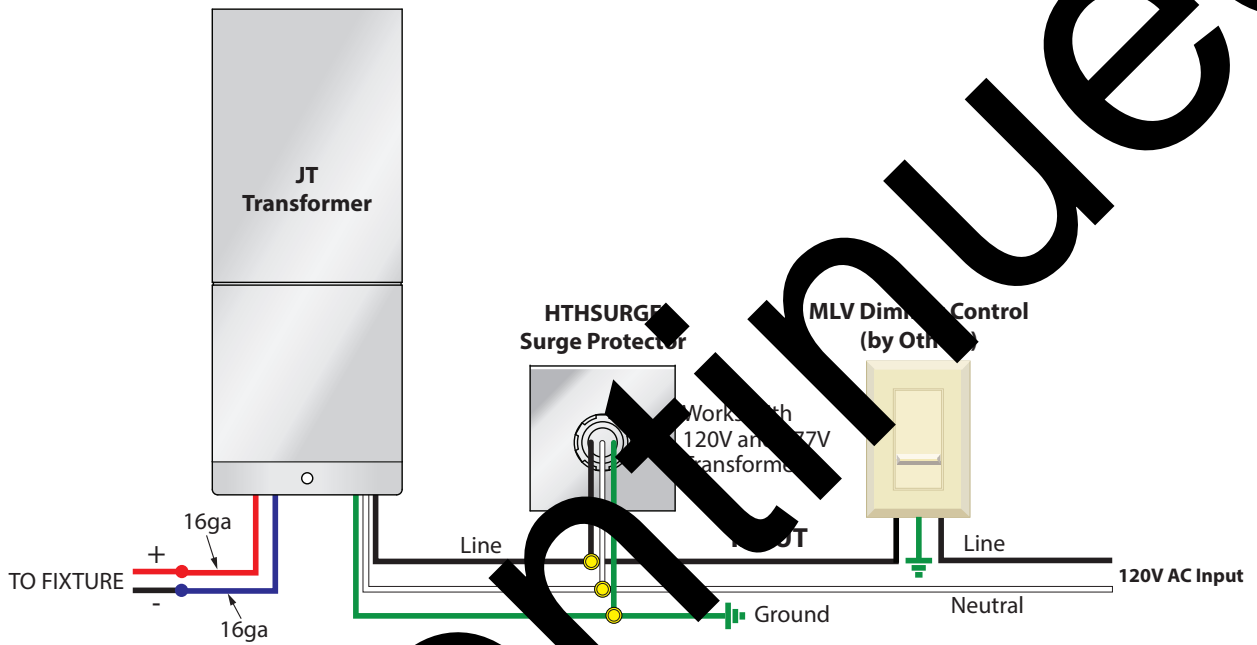

SURGE PROTECTOR INSTALLATION WITH JT TRANSFORMERS

Discontinued