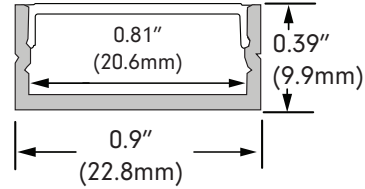

CORTONA

Design Guide

Profile & Dimensions

Available TivoTape Options - Indoor

DEFINE SB HO LB	ELITE SB HO VHO	ELITE+ Plus Pro Vision Flow DUO	COB LB HO	FUSE24 RGB RGB+W RGB+W+W DW Pixle24 RGB Pixle24 RGBW	FUSE12 Pixel12 RGB
---------------------------------	---------------------------------	---	------------------------	---	------------------------------

Ordering Information

COTA-CHAN-XXX-6.5
XXX = SLV (Silver), **BLK** (Black)
 Low Profile Anodized Aluminum
 Extrusion,
 available in 6.5' lengths

COTA-LNS-XXX-6.5
XXX = OPL (Opal), **CLR**,
 (Clear), **DIF** (Diffused)
 lens, length 6.5'