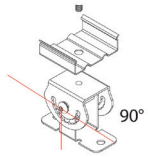

Ordering Information

COTA-ADJ-MTBK
Adjustable Mounting Bracket