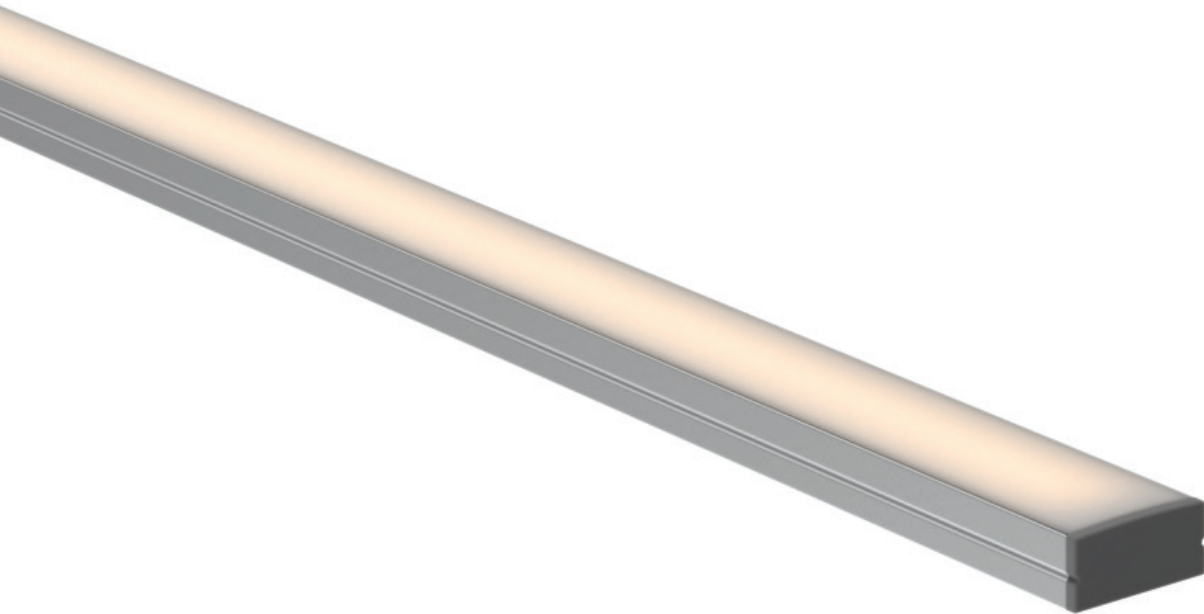

CORTONA

Design Guide

Profile & Dimensions

Available TivoTape Options - Indoor

DEFINE SB HO LB	ELITE SB HO VHO	ELITE+ Plus Pro Vision Flow DUO	COB LB HO	FUSE24 RGB RGB+W RGB+W+W DW Pixle24 RGB Pixle24 RGBW	FUSE12 Pixel12 RGB
---------------------------------	---------------------------------	---	------------------------	---	------------------------------

Available TivoTape Options - Outdoor

DEFINE SB HO LB	ELITE SB HO	ELITE+ Plus Pro Flow	FUSE24 RGB RGB+W RGB+W+W
---------------------------------	--------------------------	--------------------------------------	--

Ordering Information

COTA-CHAN-XXX-6.5
XXX = SLV (Silver), **BLK** (Black)
 Low Profile Anodized Aluminum
 Extrusion,
 available in 6.5' lengths

COTA-LNS-XXX-6.5
XXX = OPL (Opal), **CLR**,
 (Clear), **DIF** (Diffused)
 lens, length 6.5'

COTA-EC-01
 Solid End Cap

COTA-EC-02
 Powerfeed End Cap

Ordering Information

COTA-ADJ-MTBK
Adjustable Mounting Bracket

COTA-MTBK-CL
Clear PC Mounting Clip

UNIV-ADJ-MTBK
Universal Adjustable Mounting Bracket