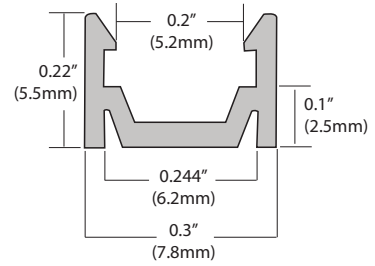

# SAUNA 66

Design Guide

Profile & Dimensions

Profile & Dimensions

Available TivoTape Options - Indoor

**CB**  
S66

**ELITE+**  
Slim

Ordering Information

**S66-CHAN-CLR-8**  
Clear plastic channel  
Available in 8' length  
Sold each

**NOTE:** No lens option

**S66-CLP-PC**  
Clear plastic clip includes  
1 screw  
Sold each