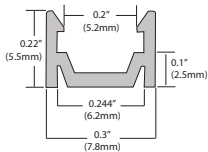

# SAUNA 66

Design Guide

Profile & Dimensions

Profile & Dimensions

Available TivoTape Options - Indoor

**CB**  
S66

**ELITE+**  
Slim

Ordering Information

**S66-CHAN-CLR-8**  
Clear plastic channel  
Available in 8' length  
Sold each

**NOTE:** No lens option

**S66-CLP-PC**  
Clear plastic clip includes  
1 screw  
Sold each