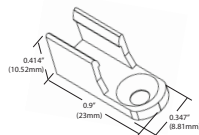

# SAUNA 66

Design Guide

Profile & Dimensions

Profile & Dimensions

Available TivoTape Options - Indoor

**CB**  
S66

**ELITE+**  
Slim

Ordering Information

**S66-CHAN-CLR-8**  
Clear plastic channel  
Available in 8' length  
Sold each

**NOTE:** No lens option

**S66-CLP-PC**  
Clear plastic clip includes  
1 screw  
Sold each