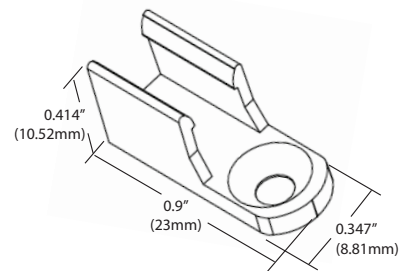

# SAUNA 66

Design Guide

Profile & Dimensions

Profile & Dimensions

Available TivoTape Options - Indoor

**CB**  
S66

**ELITE+**  
Slim

Ordering Information

**S66-CHAN-CLR-8**  
Clear plastic channel  
Available in 8' length  
Sold each

**NOTE:** No lens option

**S66-CLP-PC**  
Clear plastic clip includes  
1 screw  
Sold each