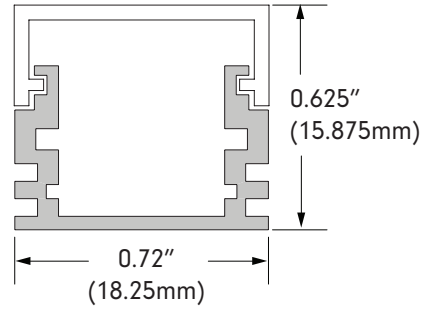

ASTORIA

Design Guide

Profile & Dimensions

Available TivoTape Options - Indoor

DEFINE SB HO LB	ELITE SB HO	ELITE+ Standard Pro Vision Flow	FUSE24 RGB RGBW	FUSE12 PiXEL RGB
---------------------------------	--------------------------	--	------------------------------	----------------------------

Available TivoTape Options - Outdoor

DEFINE SB HO LB	FUSE24 RGB	FUSE12 PiXEL RGB
---------------------------------	----------------------	----------------------------

Ordering Information

ASTR-CHAN-SLV-6.5
 Anodized Aluminum Extrusion, available in 6.5' lengths

ASTR-LNS-XXX-6.5
XXX = CLR (Clear), **DIF** (Diffused) lens, length 6.5'

ASTR-EC-01
 Solid End Cap

ASTR-EC-02
 Powerfeed End Cap

ASTR-CLP-SLV
 Clip, Metal

Photometrics (based on 30K HO ELITE)

ASTORIA WITH CLEAR LENS
 Lumens per foot: 342.57
 Watts per foot: 4
 CRI : 94.6
 Peak Candela: 158.96

ASTORIA WITH DIFFUSED LENS
 Lumens per foot: 230.97
 Watts per foot: 4
 CRI : 95.2
 Peak Candela: 64.47

Diode Visibility

Diffused lens

Clear lens