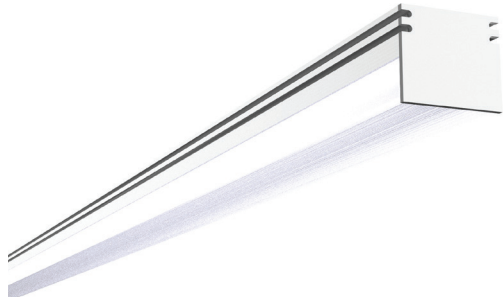

ASTORIA

Design Guide

Profile & Dimensions

Available TivoTape Options - Indoor

DEFINE SB HO LB	ELITE SB HO	ELITE+ Standard Pro Vision Flow	FUSE24 RGB RGBW	FUSE12 PiXEL RGB
---------------------------------	--------------------------	--	------------------------------	----------------------------

Available TivoTape Options - Outdoor

DEFINE SB HO LB	FUSE24 RGB	FUSE12 PiXEL RGB
---------------------------------	----------------------	----------------------------

Ordering Information

ASTR-CHAN-SLV-6.5
 Anodized Aluminum Extrusion, available in 6.5' lengths

ASTR-LNS-XXX-6.5
XXX = CLR (Clear), **DIF** (Diffused) lens, length 6.5'

ASTR-EC-01
 Solid End Cap

ASTR-EC-02
 Powerfeed End Cap

ASTR-CLP-SLV
 Clip, Metal

Photometrics (based on 30K HO ELITE)

ASTORIA WITH CLEAR LENS
 Lumens per foot: 342.57
 Watts per foot: 4
 CRI : 94.6
 Peak Candela: 158.96

ASTORIA WITH DIFFUSED LENS
 Lumens per foot: 230.97
 Watts per foot: 4
 CRI : 95.2
 Peak Candela: 64.47

Diode Visibility

Diffused lens

Clear lens