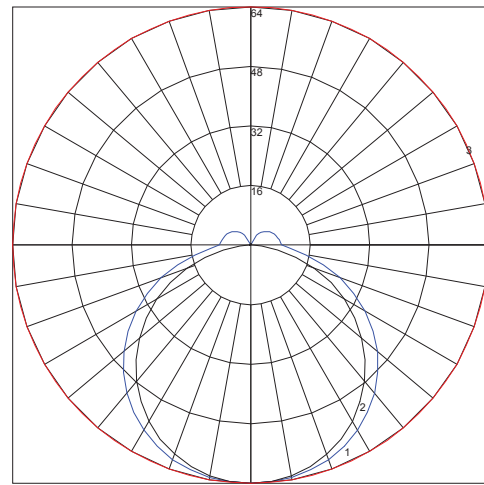

ASTR-LNS-XXX-6.5
XXX = CLR (Clear), **DIF** (Diffused) lens, length 6.5'

ASTR-EC-01
 Solid End Cap

ASTR-EC-02
 Powerfeed End Cap

ASTR-CLP-SLV
 Clip, Metal

Photometrics (based on 30K HO ELITE)

ASTORIA WITH CLEAR LENS
 Lumens per foot: 342.57
 Watts per foot: 4
 CRI : 94.6
 Peak Candela: 158.96