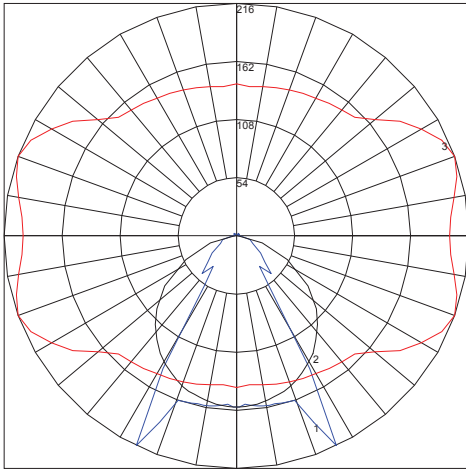

ASTR-LNS-XXX-6.5
XXX = CLR (Clear), **DIF** (Diffused) lens, length 6.5'

ASTR-EC-01
 Solid End Cap

ASTR-EC-02
 Powerfeed End Cap

ASTR-CLP-SLV
 Clip, Metal

Photometrics (based on 30K HO ELITE)

ASTORIA WITH CLEAR LENS
 Lumens per foot: 342.57
 Watts per foot: 4
 CRI : 94.6
 Peak Candela: 158.96

ASTORIA WITH DIFFUSED LENS
 Lumens per foot: 230.97
 Watts per foot: 4
 CRI : 95.2
 Peak Candela: 64.47

Diode Visibility

Diffused lens

Clear lens