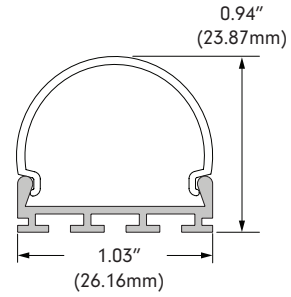

DOME

Design Guide

Profile & Dimensions

Available TivoTape Options - Indoor

<p>DEFINE LB SB HO</p>	<p>ELITE SB HO VHO</p>	<p>ELITE+ Standard Pro Vision Flow</p>	<p>FUSE24 RGB RGBW</p>	<p>FUSE12 PiXEL RGB</p>
---	---	---	---------------------------------------	------------------------------------

Ordering Information

<p>DOME-CHAN-SLV-6.5 Silver Anodized Aluminum Extrusion, 6.5' Lengths</p>	<p>DOME-LNS-OP-6.5 Opal lens, 6.5' Lengths</p>	<p>DOME-EC-01 Solid End Cap</p>	<p>DOME-EC-02 Powerfeed End Cap</p>
--	---	--	--

Photometrics (based on 27K DW)

DOMES WITH 2700K
Delivered Lumens per foot: 142
Watts per foot: 3.3
CRI : 98
Peak Candela: 29.7

Diode Visibility

Opal lens