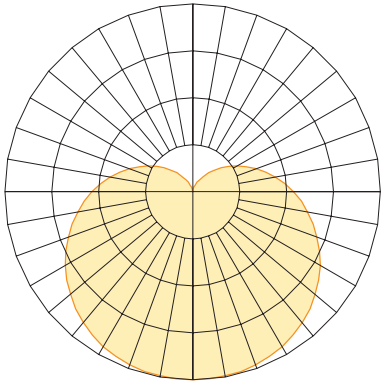

DOME

Design Guide

Profile & Dimensions

Available TivoTape Options - Indoor

<p>DEFINE LB SB HO</p>	<p>ELITE SB HO VHO</p>	<p>ELITE+ Standard Pro Vision Flow</p>	<p>FUSE24 RGB RGBW</p>	<p>FUSE12 PiXEL RGB</p>
---	---	---	---------------------------------------	------------------------------------

Photometrics (based on 27K DW)

DOMES WITH 2700K
Delivered Lumens per foot: 142
Watts per foot: 3.3
CRI : 98
Peak Candela: 29.7

Diode Visibility

Opal lens