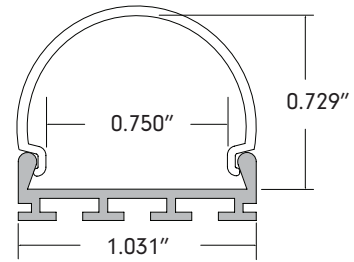

DOME

Design Guide

Profile & Dimensions

Available TivoTape Options - Indoor

DEFINE
LB
SB
HO

ELITE
SB
HO
VHO

ELITE+
Standard
Pro
Vision
Flow

FUSE24
RGB
RGBW

DOME-EC-01
Solid End Cap

DOME-EC-02
Powerfeed End Cap

Photometrics (based on 27K DW)

DOMES WITH 2700K
Delivered Lumens per foot: 142
Watts per foot: 3.3
CRI : 98
Peak Candela: 29.7