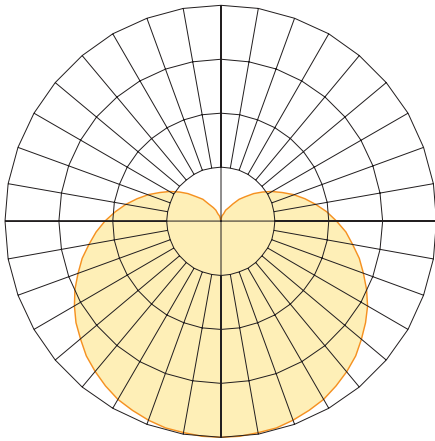

FUSE12
PiXEL RGB

Available TivoTape Options - Outdoor

DEFINE
SB
LB

FUSE24
RGB

FUSE12
PiXEL RGB

Ordering Information

DOME-CHAN-SLV-6.5
Silver Anodized Aluminum
Extrusion, 6.5' Lengths

DOME-LNS-OP-6.5
Opal lens, 6.5' Lengths

DOME-EC-01
Solid End Cap

DOME-EC-02
Powerfeed End Cap

Photometrics (based on 27K DW)

DOMES WITH 2700K
Delivered Lumens per foot: 142
Watts per foot: 3.3
CRI : 98
Peak Candela: 29.7