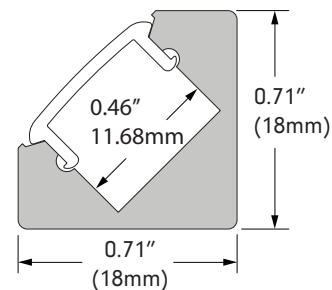

Profile & Dimensions

Available TivoTape Options - Indoor

**DEFINE**  
LB  
SB  
HO

**FUSE24**  
RGB

**FUSE12**  
PIXEL RGB

Ordering Information

**DYER-CHAN-SLV-6.5**  
Silver Anodized Aluminum  
Extrusion, 6.5' Lengths

**DYER-LNS-OP-6.5**  
Opal Lens, 6.5' Lengths

**DYER-EC-01**  
Solid End Cap

**DYER-EC-02**  
Powerfeed End Cap

**DYER-MTBK**  
Mounting Clip

Photometrics (based on 27K HO)

**DYER WITH 2700K**  
Delivered Lumens per foot: 83  
Watts per foot: 3.3  
CRI : 98  
Peak Candela: 29.4