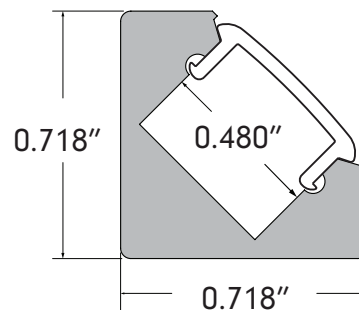

Profile & Dimensions

Available TivoTape Options - Indoor

**DEFINE**  
LB  
SB  
HO

**FUSE24**  
RGB

**FUSE12**  
PIXEL RGB

Ordering Information

**DYER-CHAN-SLV-6.5**  
Silver Anodized Aluminum  
Extrusion, 6.5' Lengths

**DYER-LNS-OP-6.5**  
Opal Lens, 6.5' Lengths

**DYER-EC-01**  
Solid End Cap

**DYER-EC-02**  
Powerfeed End Cap

**DYER-MTBK**  
Mounting Clip

Photometrics (based on 27K HO)

**DYER WITH 2700K**  
Delivered Lumens per foot: 83  
Watts per foot: 3.3  
CRI : 98  
Peak Candela: 29.4