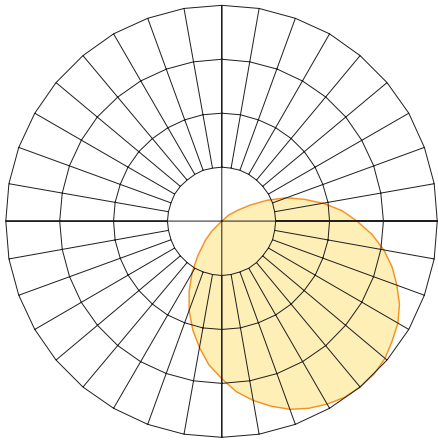

**DYER-LNS-OP-6.5**  
Opal Lens, 6.5' Lengths

**DYER-EC-01**  
Solid End Cap

**DYER-EC-02**  
Powerfeed End Cap

**DYER-MTBK**  
Mounting Clip

Photometrics (based on 27K HO)

**DYER WITH 2700K**  
Delivered Lumens per foot: 83  
Watts per foot: 3.3  
CRI : 98  
Peak Candela: 29.4