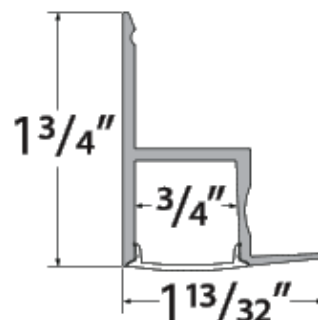

EDGE
Design Guide

Profile & Dimensions

Available TivoTape Options - Indoor

DEFINE
LB
SB
HO

ELITE
SB
HO
VHO

ELITE+
Standard
Pro
Vision
Flow

FUSE24
RGB
RGBW

FUSE12
PIXEL RGB

Ordering Information

EDGE-CHAN-SLV-6.5
Silver Anodized Aluminum
Extrusion, 6.5' Lengths

EDGE-LNS-OP-6.5
Opal Lens, 6.5' Lengths

EDGE-EC-01
Solid End Cap

EDGE-EC-02
Powerfeed End Cap

Photometrics (based on 30K HO)