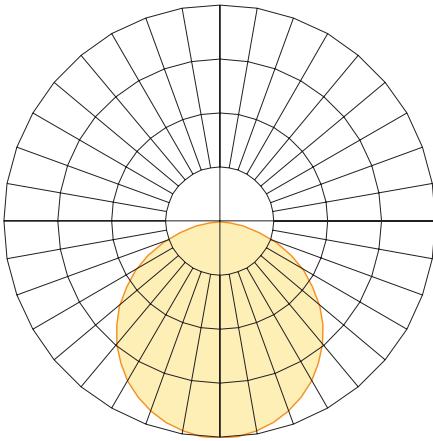

Ordering Information

EDGE-CHAN-SLV-6.5
Silver Anodized Aluminum
Extrusion, 6.5' Lengths

EDGE-LNS-OP-6.5
Opal Lens, 6.5' Lengths

EDGE-EC-01
Solid End Cap

EDGE-EC-02
Powerfeed End Cap

Photometrics (based on 30K HO)

EDGE WITH 3000K
Delivered Lumens per foot: 59
Watts per foot: 3.3
CRI : 98
Peak Candela: 21.7