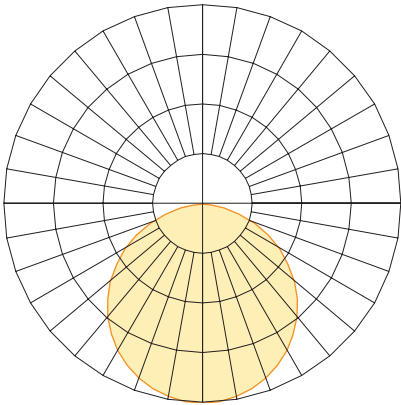

EDGE-LNS-OP-6.5
Opal Lens, 6.5' Lengths

EDGE-EC-01
Solid End Cap

EDGE-EC-02
Powerfeed End Cap

Photometrics (based on 30K HO)

EDGE WITH 3000K
Delivered Lumens per foot: 59
Watts per foot: 3.3
CRI : 98
Peak Candela: 21.7

Diode Visibility

Opal lens