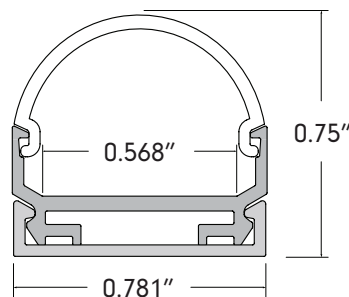

HORIZON

Design Guide

Profile & Dimensions

Available TivoTape Options - Indoor

<p>DEFINE LB SB HO</p>	<p>FUSE24 RGB RGBW</p>	<p>FUSE12 PIXEL RGB</p>
---	---------------------------------------	------------------------------------

Ordering Information

HRIZ-CHAN-SLV-6.5
Silver Anodized Aluminum
Extrusion, 6.5' Lengths

HRIZ-LNS-OP-6.5
Opal lens, 6.5' Lengths

HRIZ-EC-01
Solid End Cap

HRIZ-EC-02
Powerfeed End Cap

Photometrics (based on 30K HO)