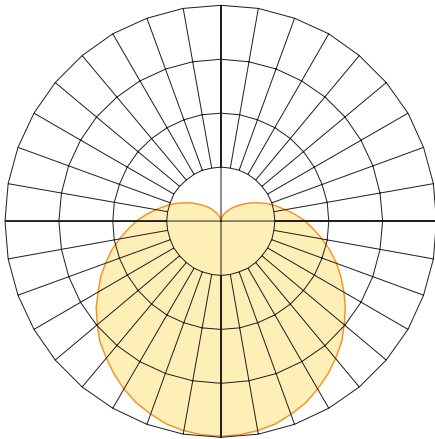

Ordering Information

HRIZ-CHAN-SLV-6.5
Silver Anodized Aluminum
Extrusion, 6.5' Lengths

HRIZ-LNS-OP-6.5
Opal lens, 6.5' Lengths

HRIZ-EC-01
Solid End Cap

HRIZ-EC-02
Powerfeed End Cap

Photometrics (based on 30K HO)