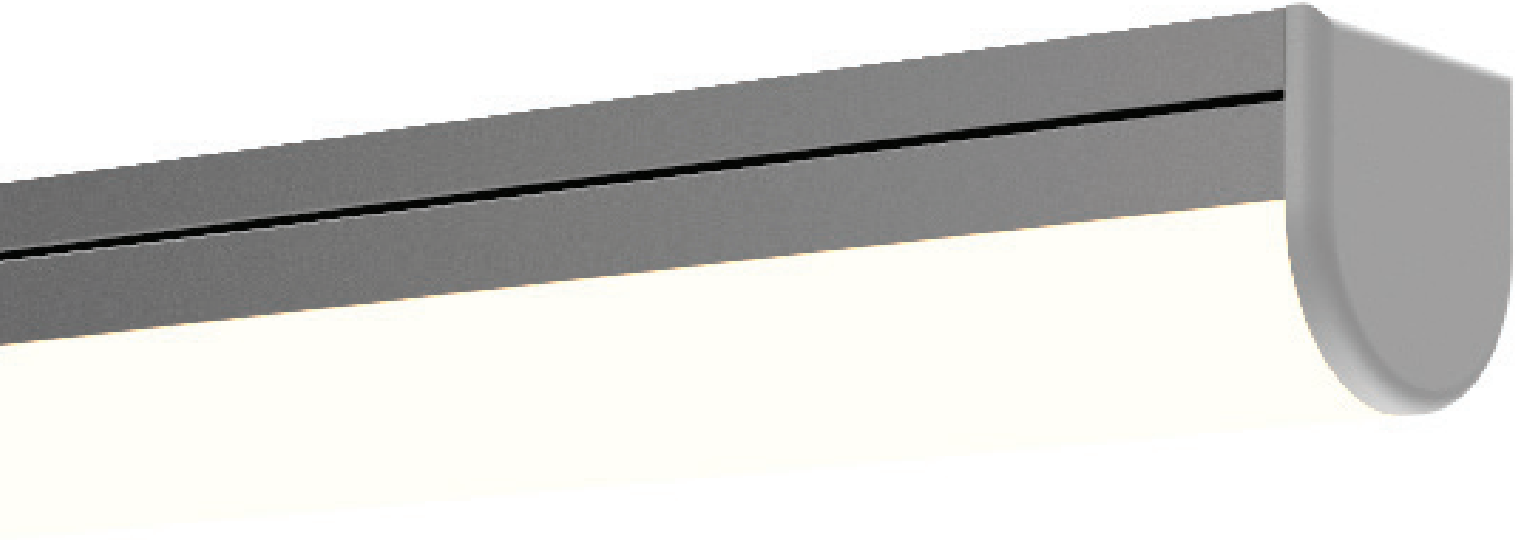

HORIZON

Design Guide

Profile & Dimensions

Available TivoTape Options - Indoor

<p>DEFINE LB SB HO</p>	<p>FUSE24 RGB RGBW</p>	<p>FUSE12 PIXEL RGB</p>
---	---------------------------------------	------------------------------------

Ordering Information

HRIZ-CHAN-SLV-6.5
Silver Anodized Aluminum
Extrusion, 6.5' Lengths

HRIZ-LNS-OP-6.5
Opal lens, 6.5' Lengths

HRIZ-EC-01
Solid End Cap

HRIZ-EC-02
Powerfeed End Cap

Photometrics (based on 30K HO)