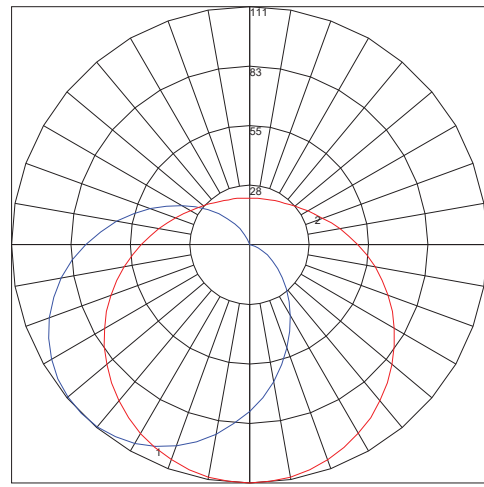

MRSL-EC-02
Powerfeed End Cap

MRSL-CLP-SLV
Clip, Silver

Photometrics

MARSALA WITH CLEAR LENS
Lumens per foot: 435.52
Watts per foot: 4
CRI : 95.1
Peak Candela: 119.82

MARSALA WITH DIFFUSED LENS
Lumens per foot: 359.48
Watts per foot: 4
CRI : 95.7
Peak Candela: 110.98