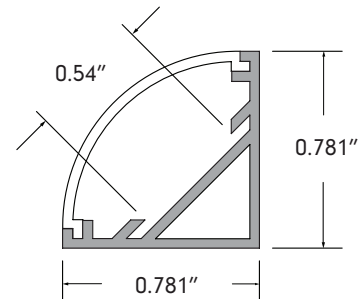

MARSALA

Design Guide

Profile & Dimensions

Available TivoTape Options - Indoor

DEFINE
LB
SB
HO

ELITE
SB
HO
VHO

ELITE+
Standard
Pro
Vision
Flow

FUSE24
RGB
RGBW

FUSE12
PiXEL RGB

Ordering Information

MRSL-CHAN-SLV-6.5
Silver Anodized Aluminum
Extrusion, 6.5' Lengths

MRSL-LNS-XXX-6.5
XXX = OPL (Opal), CLR,
(Clear), DIF (Diffused)
lens, length 6.5'

MRSL-EC-01
Solid End Cap

MRSL-EC-02
Powerfeed End Cap

MRSL-CLP-SLV
Clip, Silver

Photometrics

MARSALA WITH CLEAR LENS
Lumens per foot: 435.52
Watts per foot: 4
CRI : 95.1
Peak Candela: 119.82

MARSALA WITH DIFFUSED LENS
Lumens per foot: 359.48
Watts per foot: 4
CRI : 95.7
Peak Candela: 110.98