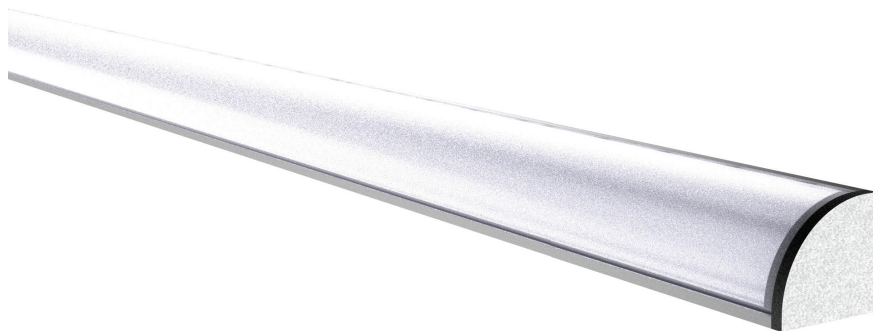

MARSALA

Design Guide

Profile & Dimensions

Available TivoTape Options - Indoor

DEFINE
LB
SB
HO

ELITE
SB
HO
VHO

ELITE+
Standard
Pro
Vision
Flow

FUSE24
RGB
RGBW

FUSE12
PiXEL RGB

Ordering Information

MRSL-CHAN-SLV-6.5
Silver Anodized Aluminum
Extrusion, 6.5' Lengths

MRSL-LNS-XXX-6.5
XXX = OPL (Opal), CLR,
(Clear), DIF (Diffused)
lens, length 6.5'

MRSL-EC-01
Solid End Cap

MRSL-EC-02
Powerfeed End Cap

MRSL-CLP-SLV
Clip, Silver

Photometrics

MARSALA WITH CLEAR LENS
Lumens per foot: 435.52
Watts per foot: 4
CRI : 95.1
Peak Candela: 119.82

MARSALA WITH DIFFUSED LENS
Lumens per foot: 359.48
Watts per foot: 4
CRI : 95.7
Peak Candela: 110.98