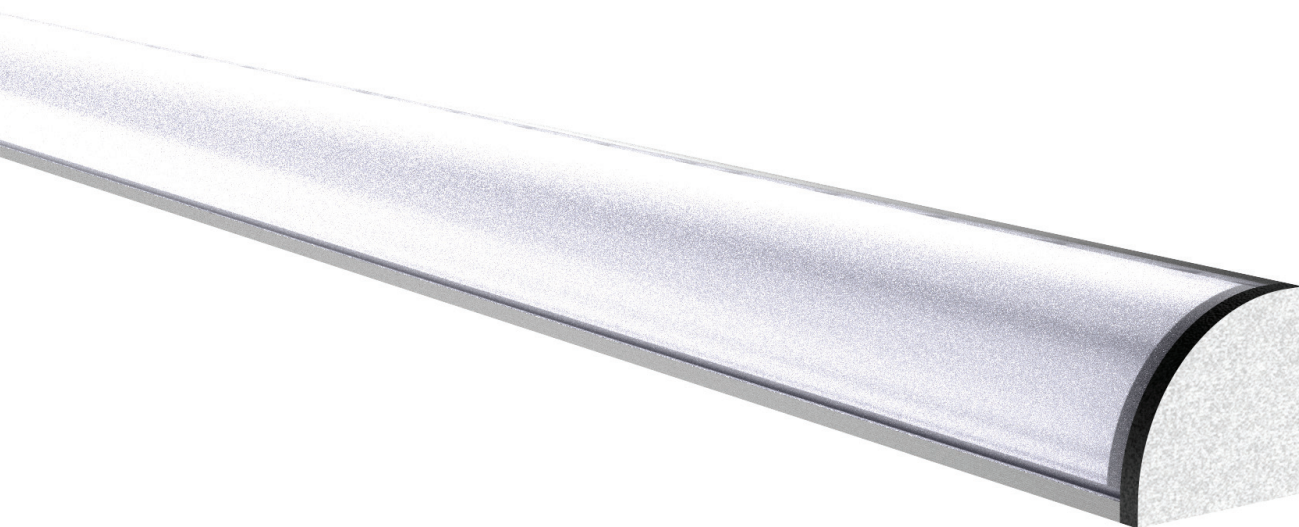

MARSALA

Design Guide

Profile & Dimensions

Available TivoTape Options - Indoor

DEFINE
LB
SB
HO

ELITE
SB
HO
VHO

ELITE+
Standard
Pro
Vision
Flow

FUSE24
RGB
RGBW

FUSE12
PiXEL RGB

Ordering Information

MRSL-CHAN-SLV-6.5
Silver Anodized Aluminum
Extrusion, 6.5' Lengths

MRSL-LNS-XXX-6.5
XXX = OPL (Opal), CLR,
(Clear), DIF (Diffused)
lens, length 6.5'

MRSL-EC-01
Solid End Cap

MRSL-EC-02
Powerfeed End Cap

MRSL-CLP-SLV
Clip, Silver

Photometrics

MARSALA WITH CLEAR LENS
Lumens per foot: 435.52
Watts per foot: 4
CRI : 95.1
Peak Candela: 119.82

MARSALA WITH DIFFUSED LENS
Lumens per foot: 359.48
Watts per foot: 4
CRI : 95.7
Peak Candela: 110.98