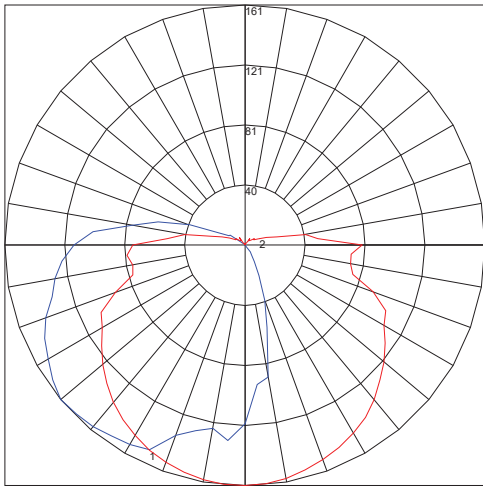

FUSE12
PiXEL RGB

Ordering Information

MRSL-CHAN-SLV-6.5
Silver Anodized Aluminum
Extrusion, 6.5' Lengths

MRSL-LNS-XXX-6.5
XXX = OPL (Opal), CLR,
(Clear), DIF (Diffused)
lens, length 6.5'

MRSL-EC-01
Solid End Cap

MRSL-EC-02
Powerfeed End Cap

MRSL-CLP-SLV
Clip, Silver

Photometrics

MARSALA WITH CLEAR LENS
Lumens per foot: 435.52
Watts per foot: 4
CRI : 95.1
Peak Candela: 119.82

MARSALA WITH DIFFUSED LENS
Lumens per foot: 359.48
Watts per foot: 4
CRI : 95.7
Peak Candela: 110.98