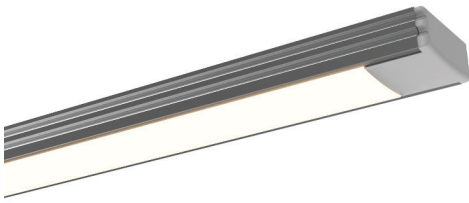

MINI
Design Guide

Profile & Dimensions

Available TivoTape Options - Indoor

DEFINE
LB
SB
HO

ELITE
SB
HO
VHO

ELITE+
Standard
Pro
Vision
Flow

FUSE24
RGB
RGBW

FUSE12
PiXEL RGB

Available TivoTape Options - Outdoor

DEFINE
SB
LB

FUSE24
RGB

FUSE12
PiXEL RGB

Ordering Information

MINI-CHAN-SLV-6.5
Anodized Aluminum Extrusion,
available in 6.5' lengths

MINI-LNS-XX-6.5
XX = OP (Opal), **DIF** (Diffuser)
PC lens, sold in 6.5' lengths

MINI-LNS-SIL-XX
XX = 50 (50'), **100** (100')
Silicone lens, sold by roll

MINI-MTBK
Mounting Clip

MINI-EC-01
Solid End Cap

MINI-EC-02
Powerfeed End Cap

MINI-ADJ-MTBK
Adjustable Mounting Clip

Photometrics (based on 27K DW)

MINI WITH 2700K DW
Delivered Lumens per foot: 112
Watts per foot: 3.3
CRI : 98
Peak Candela: 39.6

Diode Visibility

Opal lens

Silicone lens

Diffused lens