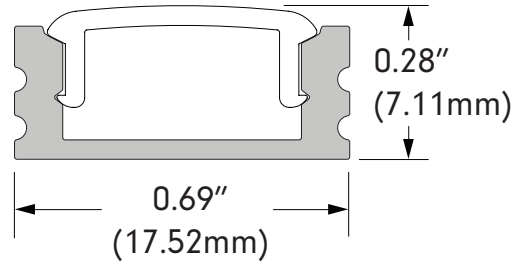

MINI
Design Guide

Profile & Dimensions

Available TivoTape Options - Indoor

DEFINE
LB
SB
HO

ELITE
SB
HO
VHO

ELITE+
Standard
Pro
Vision
Flow

FUSE24
RGB
RGBW

FUSE12
PiXEL RGB

Available TivoTape Options - Outdoor

DEFINE
SB
LB

FUSE24
RGB

FUSE12
PiXEL RGB

Ordering Information

MINI-CHAN-SLV-6.5
Anodized Aluminum Extrusion,
available in 6.5' lengths

MINI-LNS-XX-6.5
XX = OP (Opal), **DIF** (Diffuser)
PC lens, sold in 6.5' lengths

MINI-LNS-SIL-XX
XX = 50 (50'), **100** (100')
Silicone lens, sold by roll

MINI-MTBK
Mounting Clip

MINI-EC-01
Solid End Cap

MINI-EC-02
Powerfeed End Cap

MINI-ADJ-MTBK
Adjustable Mounting Clip

Photometrics (based on 27K DW)

MINI WITH 2700K DW
Delivered Lumens per foot: 112
Watts per foot: 3.3
CRI : 98
Peak Candela: 39.6

Diode Visibility

Opal lens

Silicone lens

Diffused lens