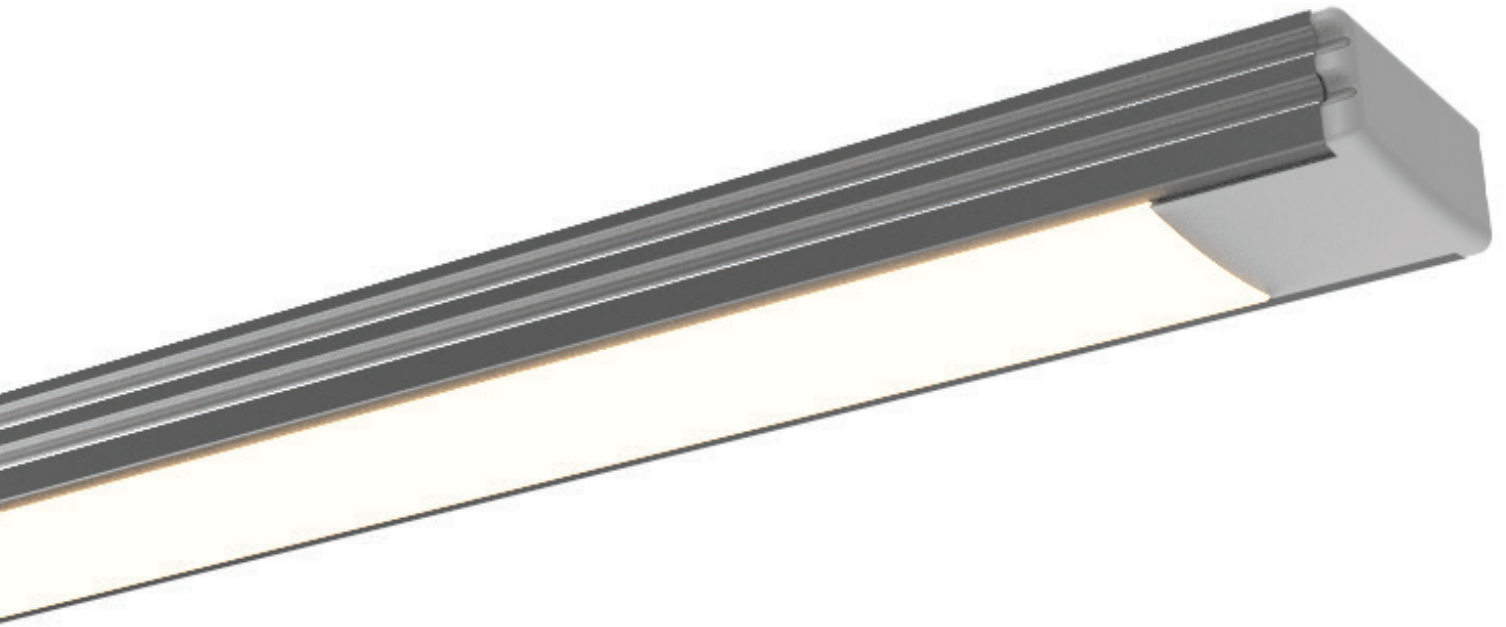

MINI
Design Guide

Profile & Dimensions

Available TivoTape Options - Indoor

DEFINE
LB
SB
HO

ELITE
SB
HO
VHO

ELITE+
Standard
Pro
Vision
Flow

FUSE24
RGB
RGBW

FUSE12
PiXEL RGB

Available TivoTape Options - Outdoor

DEFINE
SB
LB

FUSE24
RGB

FUSE12
PiXEL RGB

Ordering Information

MINI-CHAN-SLV-6.5
Anodized Aluminum Extrusion,
available in 6.5' lengths

MINI-LNS-XX-6.5
XX = OP (Opal), **DIF** (Diffuser)
PC lens, sold in 6.5' lengths

MINI-LNS-SIL-XX
XX = 50 (50'), **100** (100')
Silicone lens, sold by roll

MINI-MTBK
Mounting Clip

MINI-EC-01
Solid End Cap

MINI-EC-02
Powerfeed End Cap

MINI-ADJ-MTBK
Adjustable Mounting Clip

Photometrics (based on 27K DW)

MINI WITH 2700K DW
Delivered Lumens per foot: 112
Watts per foot: 3.3
CRI : 98
Peak Candela: 39.6

Diode Visibility

Opal lens

Silicone lens

Diffused lens