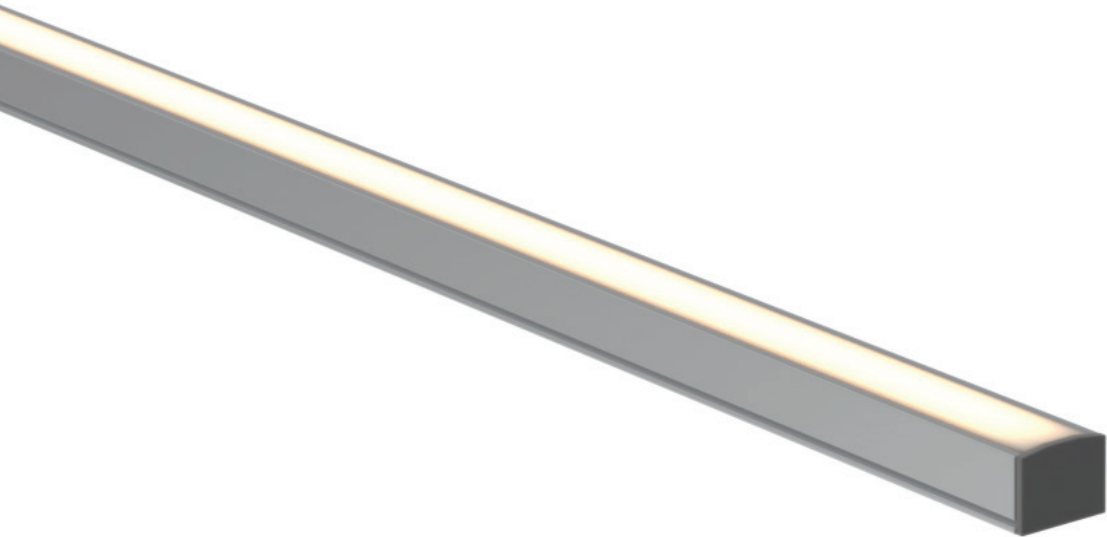

MOSHER

Design Guide

Profile & Dimensions

Available TivoTape Options - Indoor

DEFINE

- SB
- HO
- LB

COB

- LB
- HO

FUSE24

- RGB
- DW

FUSE12

- Pixel12 RGB

Ordering Information

MOSR-CHAN-SLV-6.5
Anodized Aluminum Extrusion,
available in 6.5' lengths

MOSR-LNS-OP-6.5
Opal lens, length 6.5'

MOSR-EC-01
Solid End Cap

MOSR-EC-02
Powerfeed End Cap

MTBK-03
Mounting Clip

UNIV-ADJ-MTBK
Universal Adjustable Mounting
Bracket

Photometrics (based on 27K DW)

MOSHER WITH 2700K DW
Delivered Lumens per foot: 66
Watts per foot: 3.3
CRI : 98
Peak Candela: 23.4

Diode Visibility

Opal lens