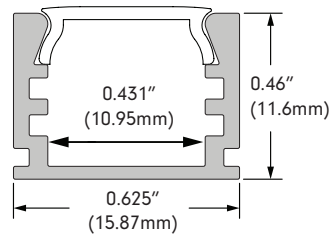

MOSHER

Design Guide

Profile & Dimensions

Available TivoTape Options - Indoor

DEFINE

- SB
- HO
- LB

COB

- LB
- HO

FUSE24

- RGB
- DW

FUSE12

- Pixel12 RGB

Ordering Information

MOSR-CHAN-SLV-6.5
Anodized Aluminum Extrusion,
available in 6.5' lengths

MOSR-LNS-OP-6.5
Opal lens, length 6.5'

MOSR-EC-01
Solid End Cap

MOSR-EC-02
Powerfeed End Cap

MTBK-03
Mounting Clip

UNIV-ADJ-MTBK
Universal Adjustable Mounting
Bracket

Photometrics (based on 27K DW)

MOSHER WITH 2700K DW
Delivered Lumens per foot: 66
Watts per foot: 3.3
CRI : 98
Peak Candela: 23.4