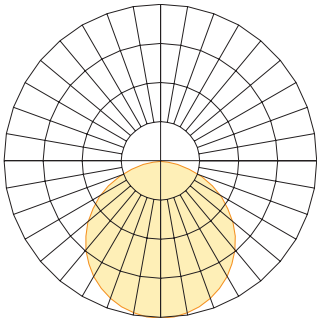

MOSR-EC-02
Powerfeed End Cap

MTBK-03
Mounting Clip

UNIV-ADJ-MTBK
Universal Adjustable Mounting
Bracket

Photometrics (based on 27K DW)

MOSHER WITH 2700K DW
Delivered Lumens per foot: 66
Watts per foot: 3.3
CRI : 98
Peak Candela: 23.4

Diode Visibility

Opal lens