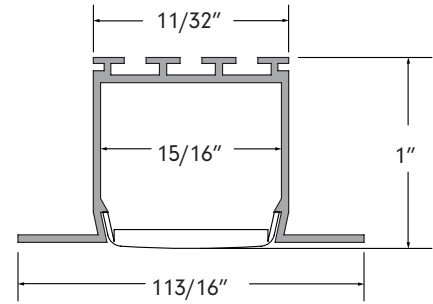

NOYES

Design Guide

Profile & Dimensions

Available TivoTape Options - Indoor

DEFINE
LB
SB
HO

ELITE
SB
HO
VHO

ELITE+
Standard
Pro
Vision
Flow

FUSE24
RGB
RGBW

FUSE12
PiXEL RGB

Ordering Information

NOYS-CHAN-SLV-6.5
Silver Anodized Aluminum
Extrusion, 6.5' Lengths

NOYS-LNS-XXX-6.5
XXX = OPL (Opal), CLR,
(Clear), DIF (Diffused)
lens, length 6.5'

NOYS-EC-01
Solid End Cap