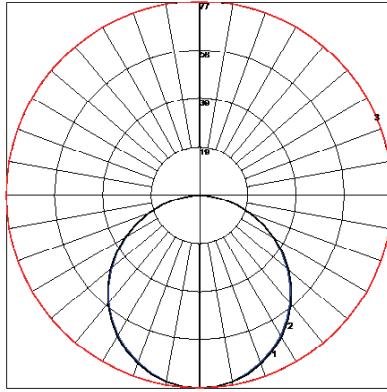

NOYS-EC-02
Powerfeed End Cap

NOYS-SPRING-CLP
Clip, Spring, Metal

Photometrics

NOYES WITH CLEAR LENS
Lumens per foot: 304.28
Watts per foot: 4
CRI : 94.3
Peak Candela: 175.47

NOYES WITH DIFFUSED LENS
Lumens per foot: 222.46
Watts per foot: 4
CRI : 94.9
Peak Candela: 77.12

NOYES WITH OPAL LENS
Lumens per foot: 107.10
Watts per foot: 4
CRI : 97.4
Peak Candela: 77.12