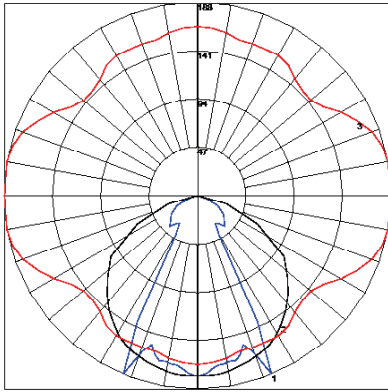

FUSE12
PiXEL RGB

Ordering Information

NOYS-CHAN-SLV-6.5
Silver Anodized Aluminum
Extrusion, 6.5' Lengths

NOYS-LNS-XXX-6.5
XXX = OPL (Opal), CLR,
(Clear), DIF (Diffused)
lens, length 6.5'

NOYS-EC-01
Solid End Cap

NOYS-EC-02
Powerfeed End Cap

NOYS-SPRING-CLP
Clip, Spring, Metal

Photometrics

NOYES WITH CLEAR LENS
Lumens per foot: 304.28
Watts per foot: 4
CRI : 94.3
Peak Candela: 175.47

NOYES WITH DIFFUSED LENS
Lumens per foot: 222.46
Watts per foot: 4
CRI : 94.9
Peak Candela: 77.12

NOYES WITH OPAL LENS
Lumens per foot: 107.10
Watts per foot: 4
CRI : 97.4
Peak Candela: 77.12