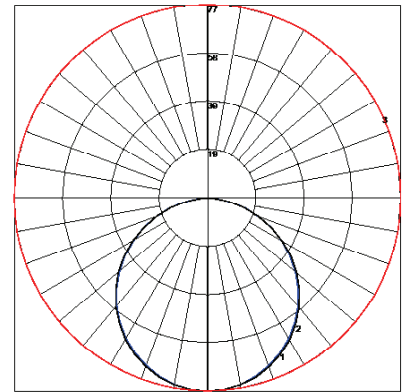

NOYS-EC-02
Powerfeed End Cap

NOYS-SPRING-CLP
Clip, Spring, Metal

Photometrics

NOYES WITH CLEAR LENS
Lumens per foot: 304.28
Watts per foot: 4
CRI : 94.3
Peak Candela: 175.47

NOYES WITH DIFFUSED LENS
Lumens per foot: 222.46
Watts per foot: 4
CRI : 94.9
Peak Candela: 77.12

NOYES WITH OPAL LENS
Lumens per foot: 107.10
Watts per foot: 4
CRI : 97.4
Peak Candela: 77.12