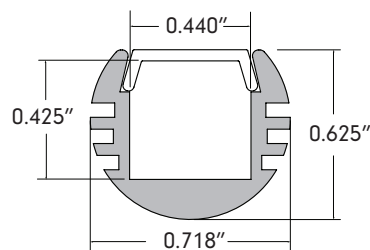

NOVA
Design Guide

Profile & Dimensions

Available TivoTape Options - Indoor

DEFINE
LB
SB
HO

FUSE24
RGB

FUSE12
PiXEL RGB

Ordering Information

NOVA-CHAN-SLV-6.5
Silver Anodized Aluminum
Extrusion, 6.5' Lengths

NOVA-LNS-OP-6.5
Opal lens, 6.5' Lengths

MINI-EC-01
Solid End Cap

MINI-EC-02
Powerfeed End Cap

MTBK-03
Mounting Clip

Photometrics (based on 27K DW)

MINI WITH 3000K DW
Delivered Lumens per foot: 149
Watts per foot: 3.3
CRI : 96
Peak Candela: 39.6