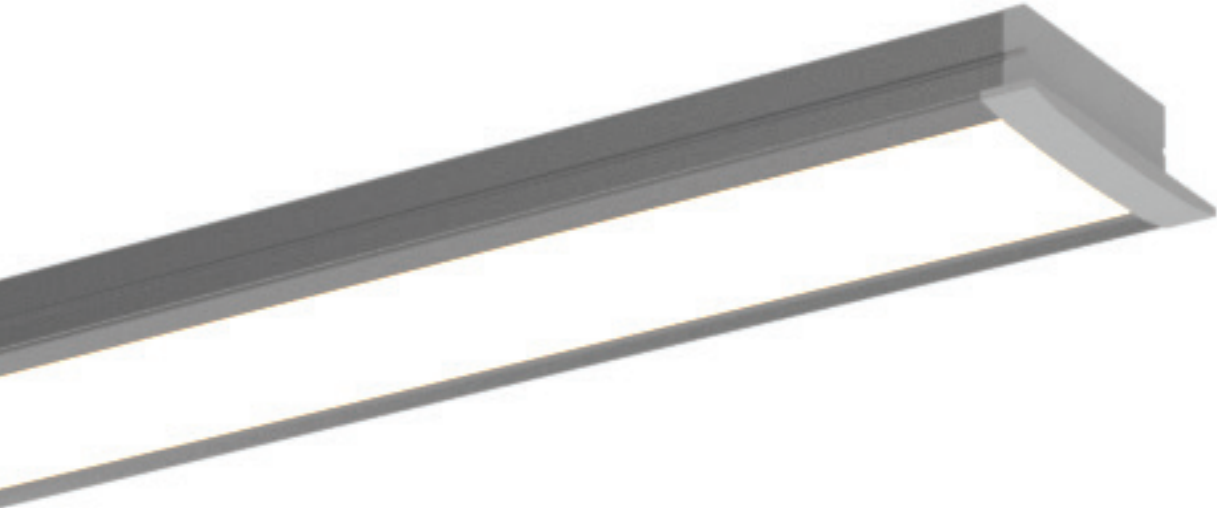

WARNER

Design Guide

Profile & Dimensions

Available TivoTape Options - Indoor

DEFINE
SB
HO
LB

ELITE
SB
HO
VHO

ELITE+
Plus
Pro
Vision
Flow

COB
LB
HO

WRNR-CHAN-SLV-6.5
Silver Anodized Aluminum
Extrusion, 6.5' Lengths

WRNR-LNS-OP-6.5
Opal lens, length 6.5'

WRNR-EC-01
Solid End Cap

WRNR-EC-02
Powerfeed End Cap

Ordering Information

WRNR-MTBK
Mounting Clip

Photometrics

WARNER WITH 2700K XS
Delivered Lumens per foot: 102
Watts per foot: 3.3
CRI : 98
Peak Candela: 35.4

Diode Visibility

Opal lens