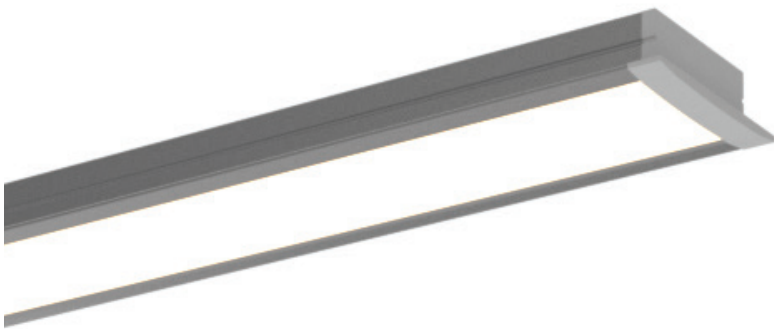

WARNER

Design Guide

Profile & Dimensions

Available TivoTape Options - Indoor

DEFINE
SB
HO
LB

ELITE
SB
HO
VHO

ELITE+
Plus
Pro
Vision
Flow

COB
LB
HO

WRNR-CHAN-SLV-6.5
Silver Anodized Aluminum
Extrusion, 6.5' Lengths

WRNR-LNS-OP-6.5
Opal lens, length 6.5'

WRNR-EC-01
Solid End Cap

WRNR-EC-02
Powerfeed End Cap

Ordering Information

WRNR-MTBK
Mounting Clip

Photometrics

WARNER WITH 2700K XS
Delivered Lumens per foot: 102
Watts per foot: 3.3
CRI : 98
Peak Candela: 35.4

Diode Visibility

Opal lens