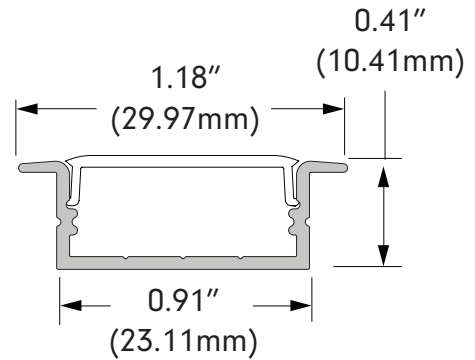

WARNER

Design Guide

Profile & Dimensions

Available TivoTape Options - Indoor

DEFINE
SB
HO
LB

ELITE
SB
HO
VHO

ELITE+
Plus
Pro
Vision
Flow

COB
LB
HO

WRNR-CHAN-SLV-6.5
Silver Anodized Aluminum
Extrusion, 6.5' Lengths

WRNR-LNS-OP-6.5
Opal lens, length 6.5'

WRNR-EC-01
Solid End Cap

WRNR-EC-02
Powerfeed End Cap

Ordering Information

WRNR-MTBK
Mounting Clip

Photometrics

WARNER WITH 2700K XS
Delivered Lumens per foot: 102
Watts per foot: 3.3
CRI : 98
Peak Candela: 35.4

Diode Visibility

Opal lens