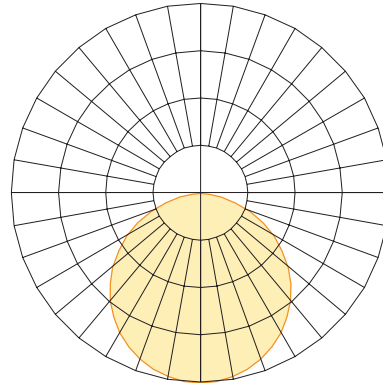

WRNR-CHAN-SLV-6.5
Silver Anodized Aluminum
Extrusion, 6.5' Lengths

WRNR-LNS-OP-6.5
Opal lens, length 6.5'

WRNR-EC-01
Solid End Cap

WRNR-EC-02
Powerfeed End Cap

Ordering Information

WRNR-MTBK
Mounting Clip

Photometrics

WARNER WITH 2700K XS
Delivered Lumens per foot: 102
Watts per foot: 3.3
CRI : 98
Peak Candela: 35.4

Diode Visibility

Opal lens