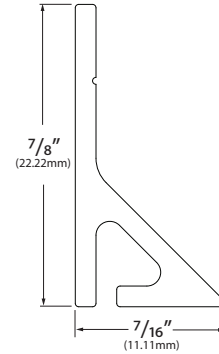

Profile & Dimensions

45 DEGREE MCHAN - NO LENS

Available TivoTape Options - Indoor

DEFINE

SB
HO
LB

ELITE

SB
HO

ELITE+

Standard
Pro
Vision
Flow

FUSE24

RGB
RGBW

FUSE12

PIXEL RGB

Available TivoTape Options - Outdoor

DEFINE

SB
LB

FUSE24

RGB

FUSE12

PIXEL RGB

Ordering Information

TPL-I-45-MCH-8-S

45° Mounting channel, NO
LENS OPTION white PVC,
length 8'

NOTE: No lens option