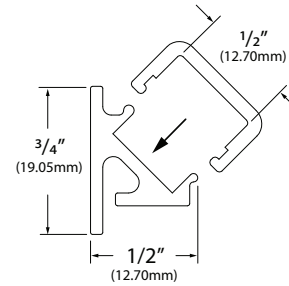

Ordering Information

**MCHAN-8-LP**  
Low Profile channel, clear polycarbonate, length 8'

**NOTE:** No lens option

Profile & Dimensions

45 DEGREE MCHAN

Available TivoTape Options - Indoor

<p><b>DEFINE</b> SB LB</p>	<p><b>FUSE24</b> RGB</p>	<p><b>FUSE12</b> PIXEL RGB</p>
------------------------------------	------------------------------	------------------------------------

Ordering Information

**TPL-I-45-MCH-8**  
45° Mounting channel, white PVC, length 8'

**INF-C-LNS-8**  
Lens, clear, length 8'.  
**INF-F-LNS-8**  
Lens, frosted, length 8'.

## Profile & Dimensions

### TPL-I-45-MCH-8-S

45° Mounting channel, NO  
LENS OPTION white PVC,  
length 8'

**NOTE:** No lens option