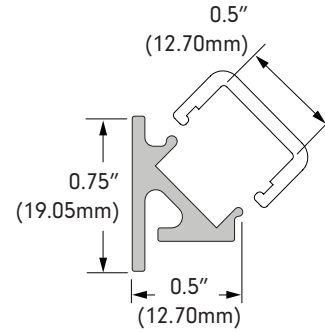

Available TivoTape Options - Outdoor

DEFINE SB LB	FUSE24 RGB	FUSE12 PIXEL RGB
---------------------------	----------------------	----------------------------

Ordering Information

MCHAN-8-LP
Low Profile channel, clear polycarbonate, length 8'

NOTE: No lens option

Profile & Dimensions

45 DEGREE MCHAN

Available TivoTape Options - Indoor

<p>DEFINE SB LB</p>	<p>FUSE24 RGB</p>	<p>FUSE12 PIXEL RGB</p>
------------------------------------	------------------------------	------------------------------------

Ordering Information

TPL-I-45-MCH-8
45° Mounting channel, white PVC, length 8'

INF-C-LNS-8
Lens, clear, length 8'.
INF-F-LNS-8
Lens, frosted, length 8'.

Diode Visibility

Frosted lens

Clear lens

Profile & Dimensions

RGB

FUSE12

PIXEL RGB

Ordering Information

TPL-I-45-MCH-8-S

45° Mounting channel, NO
LENS OPTION white PVC,
length 8'

NOTE: No lens option