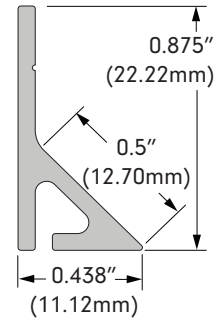

NOTE: No lens option

Profile & Dimensions

45 DEGREE MCHAN

Available TivoTape Options - Indoor

<p>DEFINE SB LB</p>	<p>FUSE24 RGB</p>	<p>FUSE12 PIXEL RGB</p>
------------------------------------	------------------------------	------------------------------------

Ordering Information

TPL-I-45-MCH-8
45° Mounting channel, white PVC, length 8'

INF-C-LNS-8
Lens, clear, length 8'.
INF-F-LNS-8
Lens, frosted, length 8'.

Diode Visibility

Frosted lens

Clear lens

Profile & Dimensions

45 DEGREE MCHAN - NO LENS

Available TivoTape Options - Indoor

DEFINE

SB
HO
LB

ELITE

SB
HO

ELITE+

Standard
Pro
Vision
Flow

RGB

FUSE12

PIXEL RGB

Ordering Information

TPL-I-45-MCH-8-S

45° Mounting channel, NO
LENS OPTION white PVC,
length 8'

NOTE: No lens option