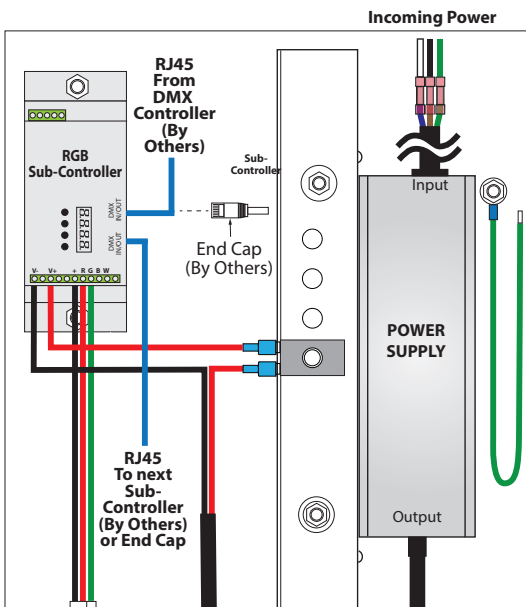

Ordering Information

Single Sub-Controller (controls all circuits)

DESCRIPTION	CAT NO	APPLICATION	PRIMARY VOLTAGE	SECONDARY VOLTAGE	CIRCUIT BREAKERS	MAX LOAD	CIRCUIT CAPACITY	DIMENSION
ADUL Series Class 2 Transformer	ADUL-120-1-4-24-VW	INDOOR / DAMP	100-277V AC 5%₆₀ Hz	24V DC	1	96W	4A	10.00" W X 10.00" L X 4" D
	ADUL-240-2-4-24-VW				2	2x96W	2x4A	
	ADUL-320-3-4-24-VW				3	3x96W	3x4A	

ADUL-120-1-4-24-VW
Indoor (NEMA 1 Rated)
96W / 1 Circuit X 4A / 1 DMX controls all circuits
Box Size: 10"W X 10"L X 4" D