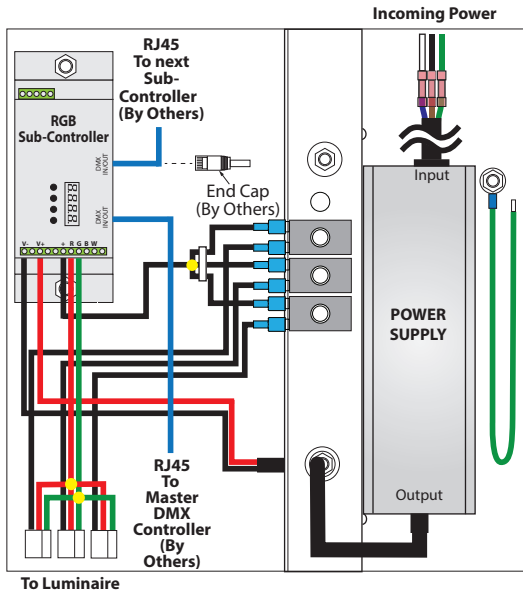

ADUL-320-3-4-24-VW
Indoor (NEMA 1 Rated)
288W / 2 Circuit X 4A / 1 DMX controls all circuits
Box Size: 10"W X 10"L X 4"D