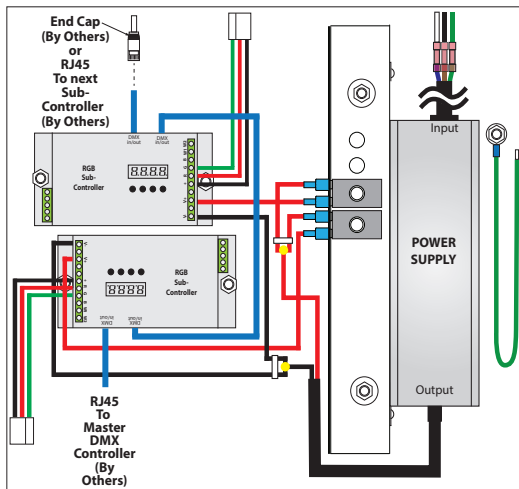

Multi Sub-Controller (seperate control of each circuit)

DESCRIPTION	CAT NO	APPLICATION	PRIMARY VOLTAGE	SECONDARY VOLTAGE	CIRCUIT BREAKERS	MAX LOAD	CIRCUIT CAPACITY	DIMENSION
ADUL Series Class 2 Transformer	ADUL-240-2-4-24-VW-2	INDOOR / DAMP	100-277V AC 50/60 Hz	24V DC	2	2x96W	2x4A	12.00"W X 12.00" L X 4.25" D
	ADUL-320-3-4-24-VW-3				3	3x96W	3x4A	16.00"W X 16.00" L X 4" D

ADUL-240-2-4-24-VW-2
Indoor (NEMA 1 Rated)
192W / 2 Circuit X 4A / 2 DMX controls 2 circuits
Box Size: 12"W X 12"L X 4"D