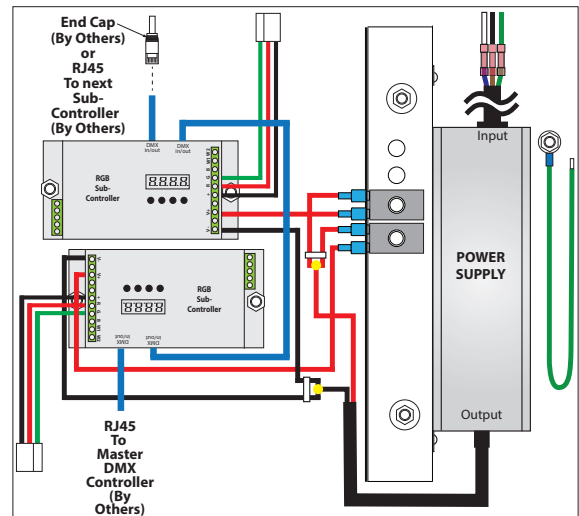

ADUL-240-2-4-24-VW
Indoor (NEMA 1 Rated)
192W / 2 Circuit X 4A / 1 DMX controls all circuits
Box Size: 10"W X 10"L X 4" D